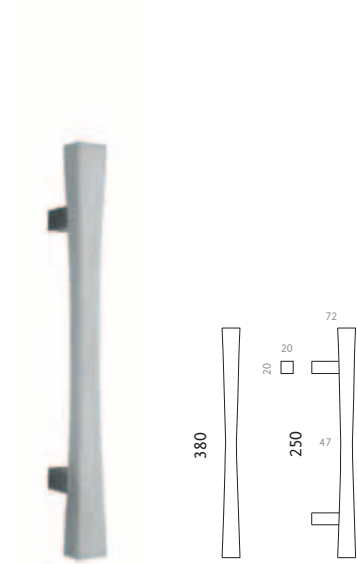

- Zirconium gold HPS
- Zirconium stainless-steel HPS
- Cromo | Chrome
- Cromat | Mat chrome

NOA

ID 16A

- Cromo | Chrome
- Zirconium gold HPS
- Cromat | Mat chrome
- Zircoium stainless-steel HPS

ID 16B

- Cromo | Chrome
- Zirconium gold HPS
- Cromat | Mat chrome
- Zircoium stainless-steel HPS